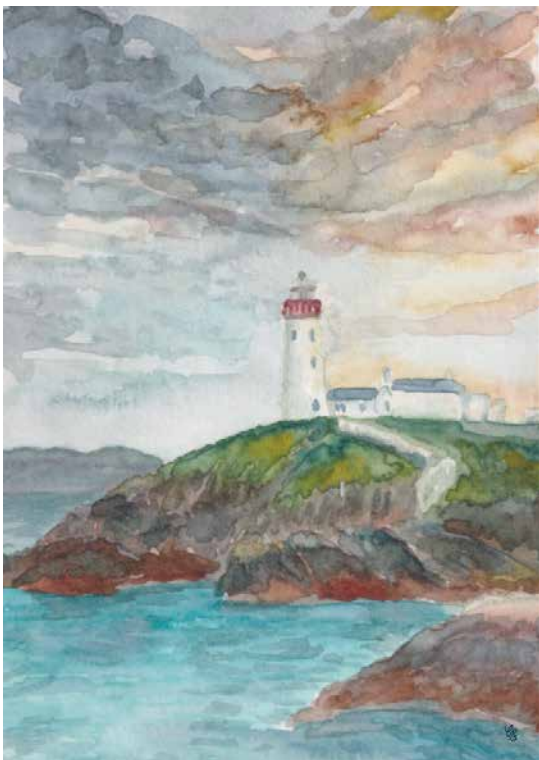

Every landscape/portrait painting / design
in this catalog
is also available as a greeting card 5"x7"
To order them, just add G- to the code.

Additionally to that,
I have the following designs as well.

5"x7" with envelop
in a presentation bag

MOQ: 25 designs / per group of 5
example: 25 cards $\Leftrightarrow$ 5 cards of 5 designs
EUR 1.7 / GBP 1.7

G-007