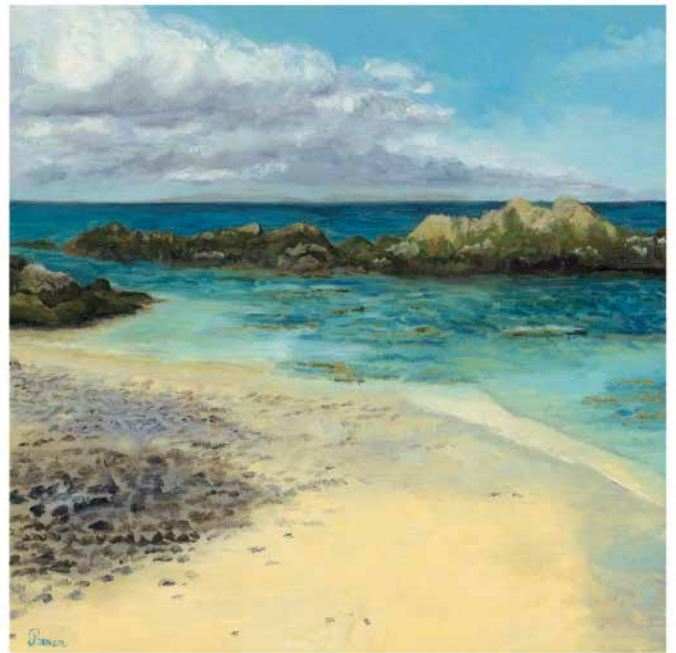

# **Fine Art Collection**

*Connecting to Nature*

Reproductions of my Paintings and Drawing

Giclee Fine Art Prints, Greeting Cards

Brief Everlasting Moment  
8x8" (20x20cm)  
with mount 12x12" (30x30cm)  
F8-001