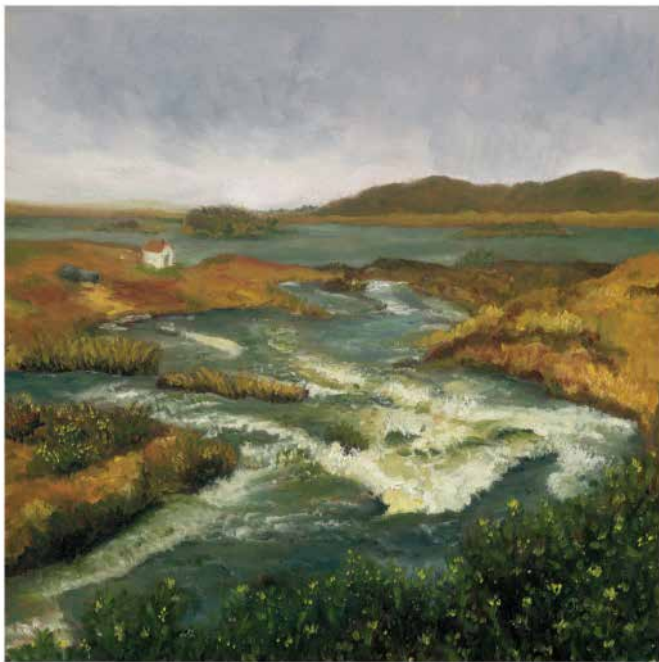

Persistence
8x8" (20x20cm)
with mount 12x12" (30x30cm)
F8-003